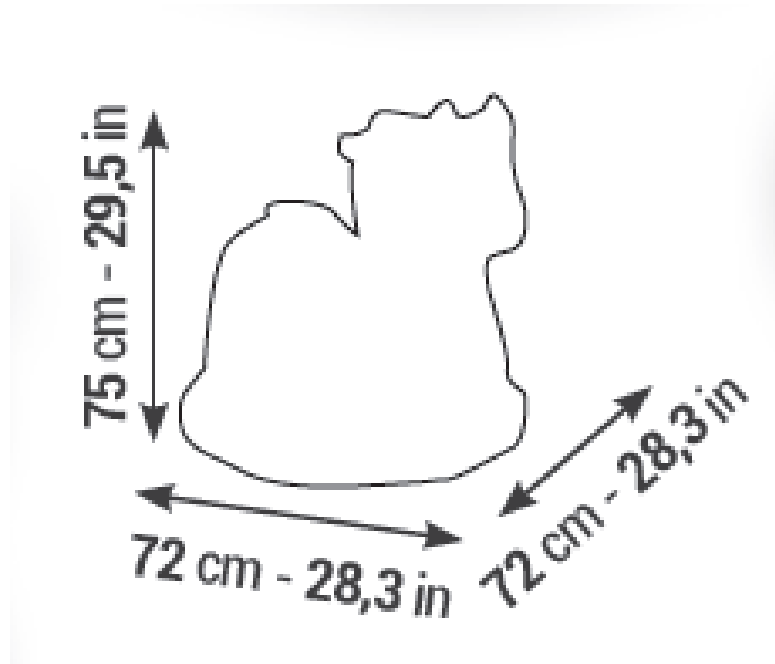

- ~3x3 m – 10'x10' for/per 2 baby animals;
- ~4,5x4,5 m – 15'x15' for/per 5 baby animals;
- ~6x6 m – 20'x20' for/per 9 baby animals

# BABY ANIMALS

The new ride from EUROGAMES

**Height** 75 cm / 29,528 in

**Length** 72 cm / 28,346 in

**Width** 72 cm / 28,346 in

**Weight** 50 Kg / 110 lb

Coin / token / card operated

1 seat, 1 kid